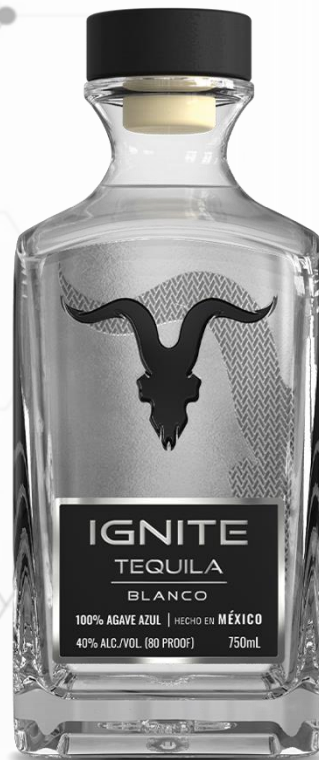

SPECIFICATIONS

- 750ml, 6pk Case
- 40% ABV (80 Proof)
- 100% Blue Weber Agave
- Origin : Jalisco, Mexico
- Gluten-Free

PROFILE

IGNITE Blanco is 100% Blue Weber Agave Tequila, completely crystalline and luminous, with a medium body and a light silver hue. Raw and cooked agave aromas are easily found and blended with a hint of subtle vanilla. Fresh and herbal notes of rosemary and citrus also stand out. These characteristics are reflected from the finest agaves in the lowlands.

BLANCO